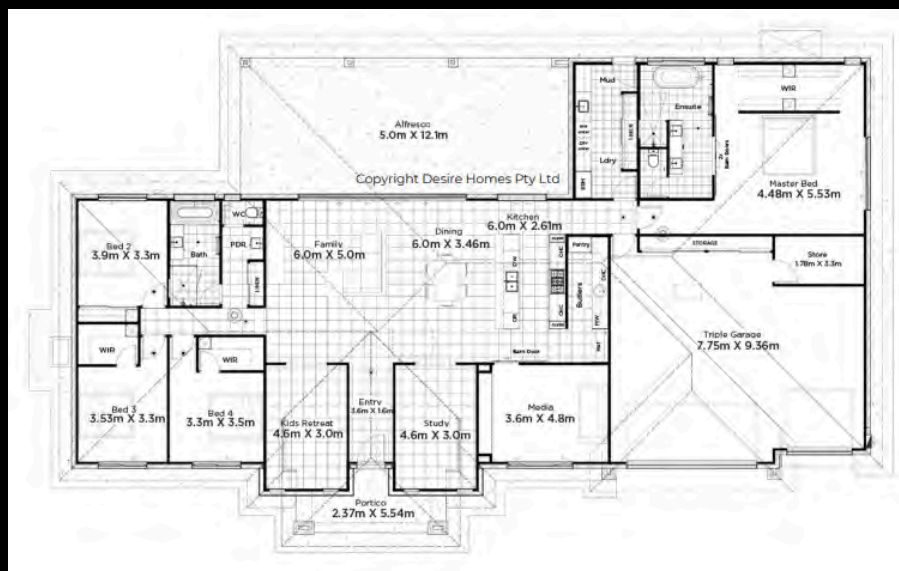

From \$1,206,599

Lot 54 Park Lake Estate, Adare

ACREAGE HOUSE AND LAND PACKAGE

The Pioneer 430

At Desire Homes we offer the Highest Level of Premium Inclusions with top quality finishes. Rest assured, we leave no expense spared in making sure we offer you a home built to stand the test of time.

Block Size: 4000m²
 House Size: 430m²

Pricing Correct From Day of Printing 01.10.25

INCLUSIONS

- Ducted Air Conditioning with AirTouch Controller
- Floor to Ceiling Tiling in Bathroom and Ensuite with Rectified Edge
- Exposed Aggregate Driveway, Portico, Alfresco and 800mm Path Around Home
- Extensive Colour Selection Options
- 600mm x 600mm Porcelain Floor Tiling with Rectified Edge throughout and Premium Carpet to Bedrooms and Media Room
- Ceiling Fans to All Bedrooms Media Room and Alfresco
- 20mm Stone Ambassador Benchtops to Kitchen, Laundry and Vanities
- Dishwasher and 90cm Freestanding Oven
- Diamond Mesh Security Screens to all Openable Windows and Doors (Excluding Front Entry Door) and an Alarm System
- Roller Blinds to All Openable Windows
- 1020mm Front Entry Door
- Gas Instant Hot Water
- 2550mm High Ceiling Height
- H1 Soil Classification, Colourbond Roof, 2 x Whirly Birds, T2 Timber Frame, HSTP
- Feature Wall Design and Colour
- External Wall Batts